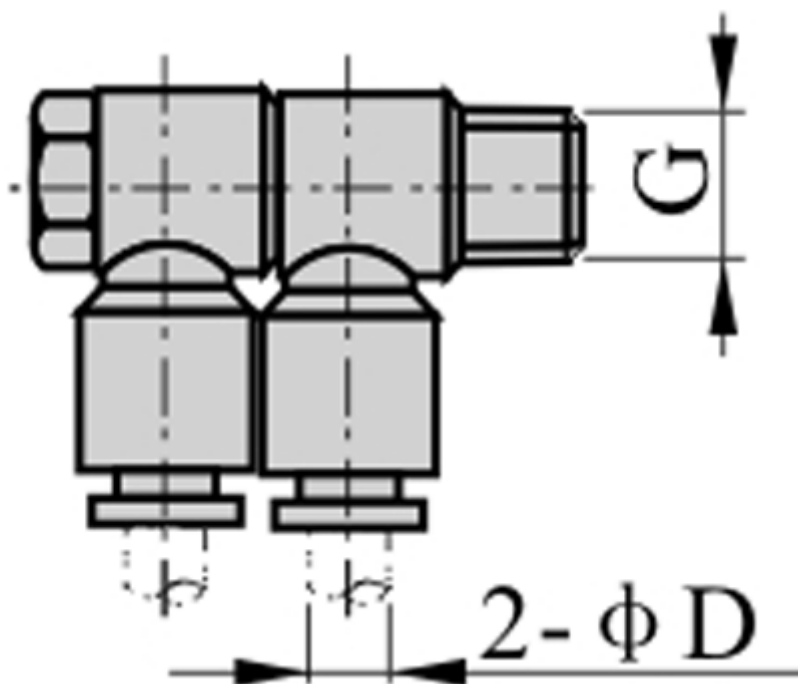

Data Sheet

Article number: 58EPHW6M5

Description: Fitting EPHW6M5 Double angle
Thread M5, tube diameter - 6

Measures

D = 6
Thread = M5